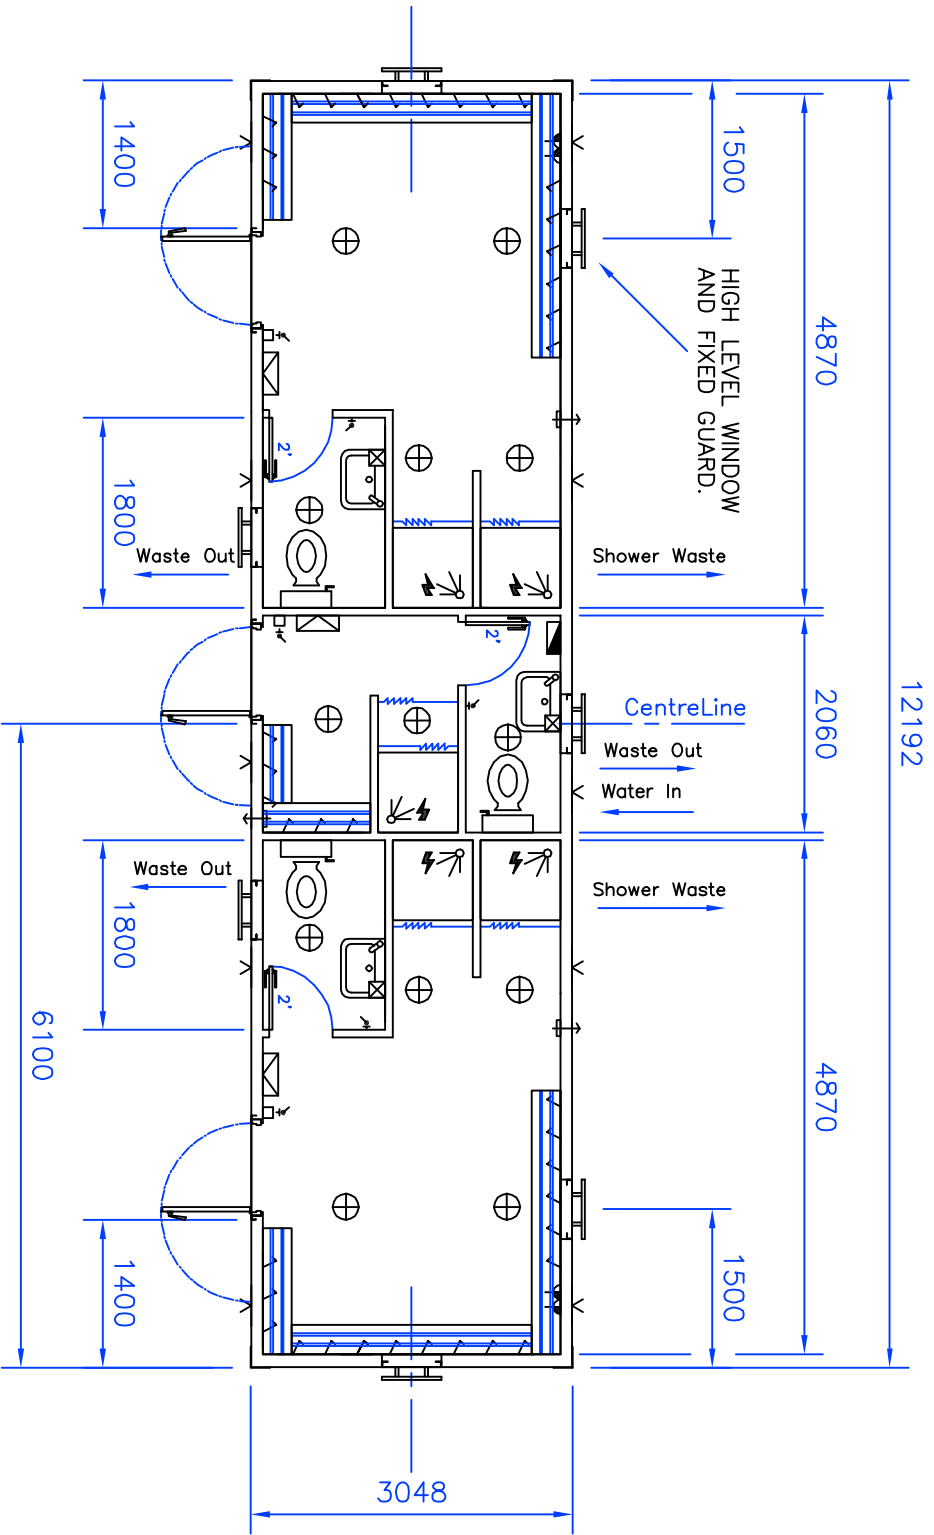

PLEASE NOTE: UNIT TO HAVE A 3 PHASE ELECTRICAL SUPPLY

KEY TO SYMBOLS

	3 PHASE ELECTRIC SUPPLY
	2.4kw Downflow Heater
	Fused Spur & Thermostat
	Twin Skt., 1000mm above F.F.L.
	Bulkhead Light
	Light Pullswitch
	3kw Instant Water Heater
	Vent, 1High & 1Low Level
	Extraction Fan
	7.2Kw Shower Unit

APPROVAL BOX  
 Customer:  
 Signature:  
 Name:  
 Date:

ISSUE	DATE	DESCRIPTION
1	24/01/06	FIRST ISSUE

DRAWN	PB	DATE	24/01/06	DRG. No.
APPROVED		DATE		MAC_TS4010V01
CHECKED		DATE		

TITLE  
 Mac Containers  
 40'x10' Toilet/Shower